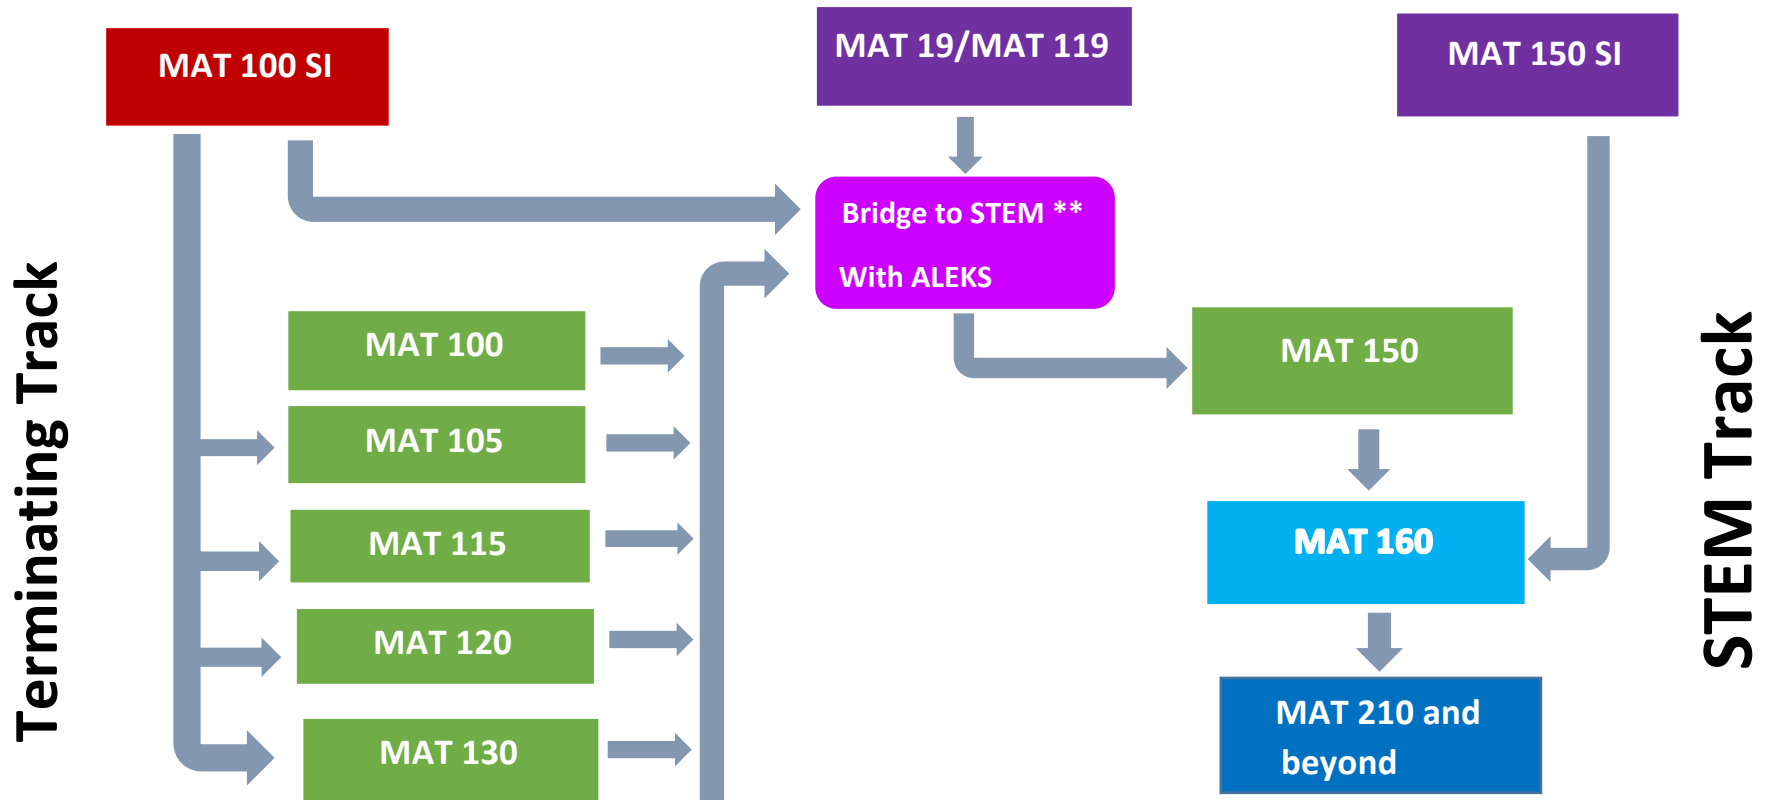

Academic Advising Flowchart: Mathematics

Proficiency Index Legend:

Prof. Index:	20 - 39	40 - 59	60+
STEM GPA or Test:	GPA < 85 CC < 70	85 ≤ GPA < 94 70 ≤ CC < 80	GPA ≥ 94 CC ≥ 80
MATH START:	Proficiency Index: 20 – 59		

** ALEKS Bridge to STEM (Six weeks) for students to move from Terminating Track to STEM Track